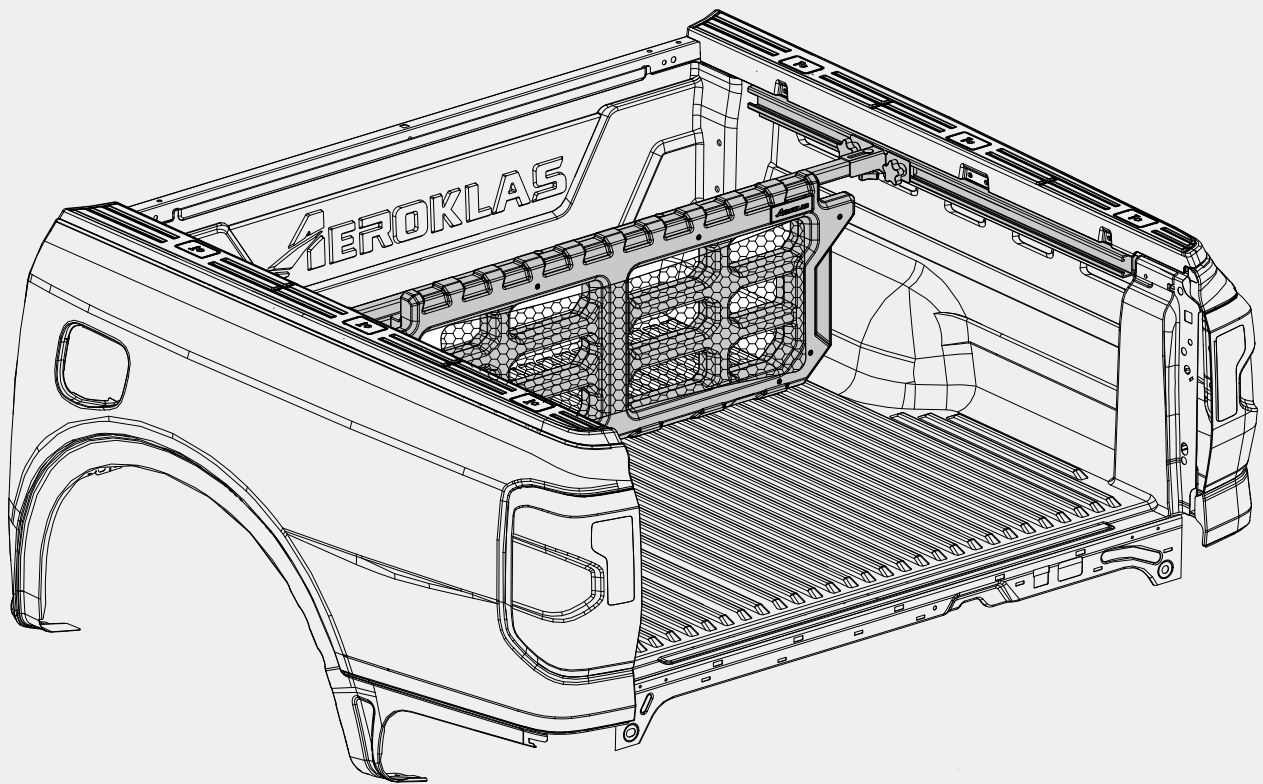

# AEROKLAS - CARGO DIVIDER

## INSTALLATION MANUAL AEROKLAS CARGO DIVIDER 2022

Fit Time: 10 mins

**Aeroklas Factory (Rayong)**  
111/1, 111/10 Moo 2,  
Tambol Makhmku,  
Amphur Nikompattana,  
Rayong 21180 Thailand.  
Tel: +66-3889-3599-610

NOTE: THE LHS IS THE SAME AS THE RHS SIDE.

**NEXT STEP**

**MAIN BODY AEROKLAS DIVIDER 2022**  
**A** x1

**ASSEMBLE MAIN BODY DIVIDER WITH BRACKET SLIDE**

**MUSHROOM HEAD SQUARE NECK BOLTS SS304 M8X45 mm.**  
**K** x2

**TOP VIEW**

**ASSEMBLE MAIN BODY DIVIDER WITH BRACKET SLIDE**

NOTE: THE LHS IS THE SAME AS THE RHS SIDE.